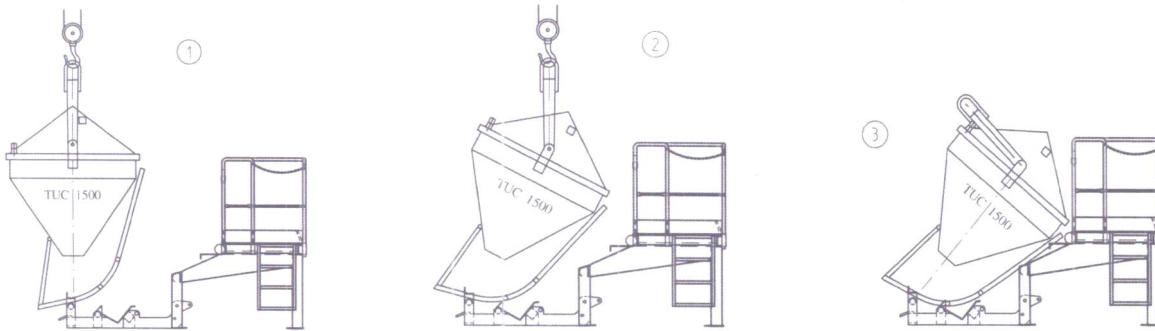

SECANET SKIP WASHING PLATFORM

Dimensions in mm						Unladen weight (Kg)
<i>(Working dimensions)</i>			<i>(Transport dimensions)</i>			
Length	Width	Height	Length	Width	Height	
2950	2080	2040	1790	2080	1670	450