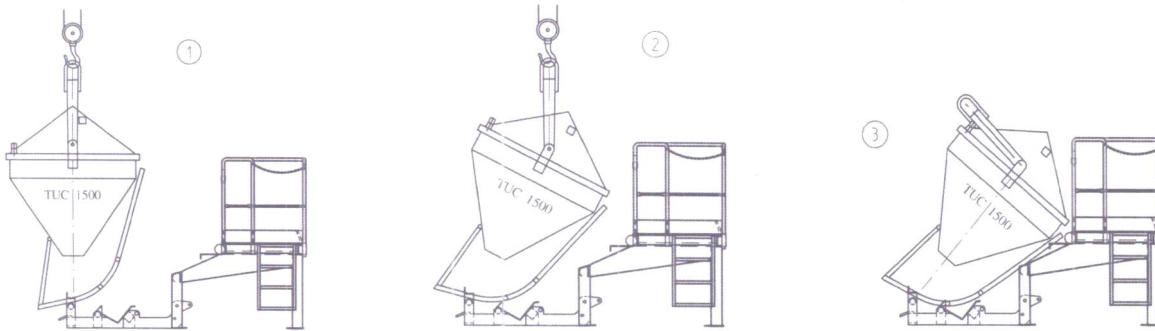

SECANET SKIP WASHING PLATFORM

Dimensions in mm						Unladen weight (Kg)
(Working dimensions)			(Transport dimensions)			
Length	Width	Height	Length	Width	Height	
2950	2080	2040	1790	2080	1670	450

WHITNEY ENGINEERING LIMITED